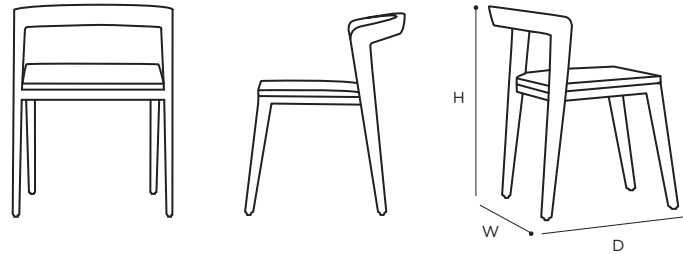

The PLAY Collection is a sustainable, comfortable collection. Every piece has an elegant, unique contemporary design, so it fits everywhere. To sit, play and have a nice child-to-child talk on their own level. The Play Chair Mini is especially designed to be used at a small table in the living room or even in a playroom. Your child will love having its own chair.

## TECHNICAL SPECIFICATIONS

Dimensions	cm   W36 x D40 x H55   seat height 36	inch   W14"2 x D15"7 x H21"7   seat height 14"2
Weight	3,7 kg	8,1 lbs
Packaging	cm   W55 x D55 x H45 1 pc / box   6 kg	inch   W21"7 x D21"7 x H17"7 1 pc / box   13,2 lbs
Volume	0,14 m <sup>3</sup>	