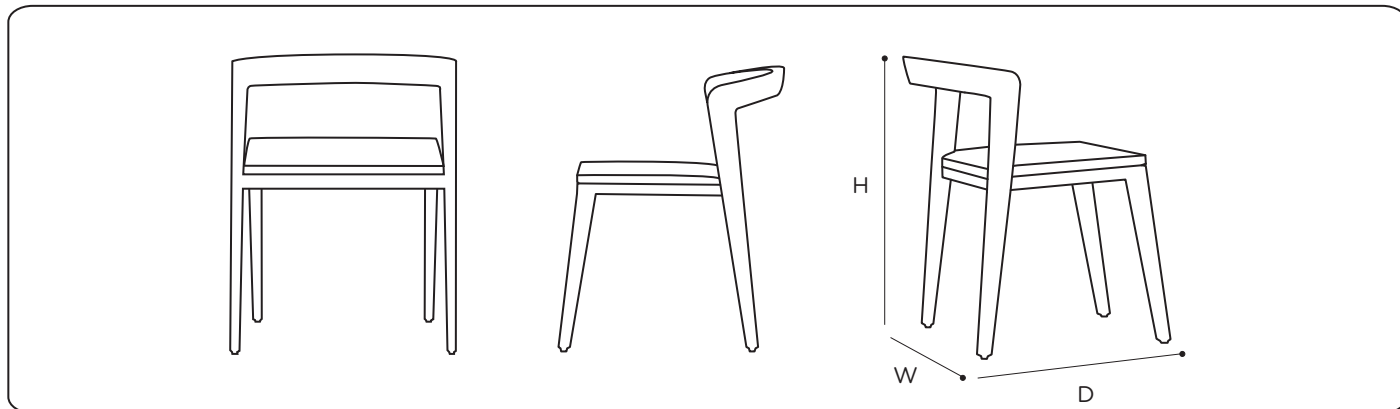

Typical characteristics are: easy stackable, ergonomic comfort, compact, luxurious.

TECHNICAL SPECIFICATIONS

Dimensions	cm W48 x D56 x H73 seat height 48	inch W18"9 x D22"1 x H28"7 seat height 18"9
Weight	7 kg	15,4 lbs
Packaging	cm W71 x D57 x H95 2 pcs / box 19 kg	inch W27"9 x D22"4 x H37"4 2 pcs/ box 41,8 lbs
Volume	0,38 m ³	