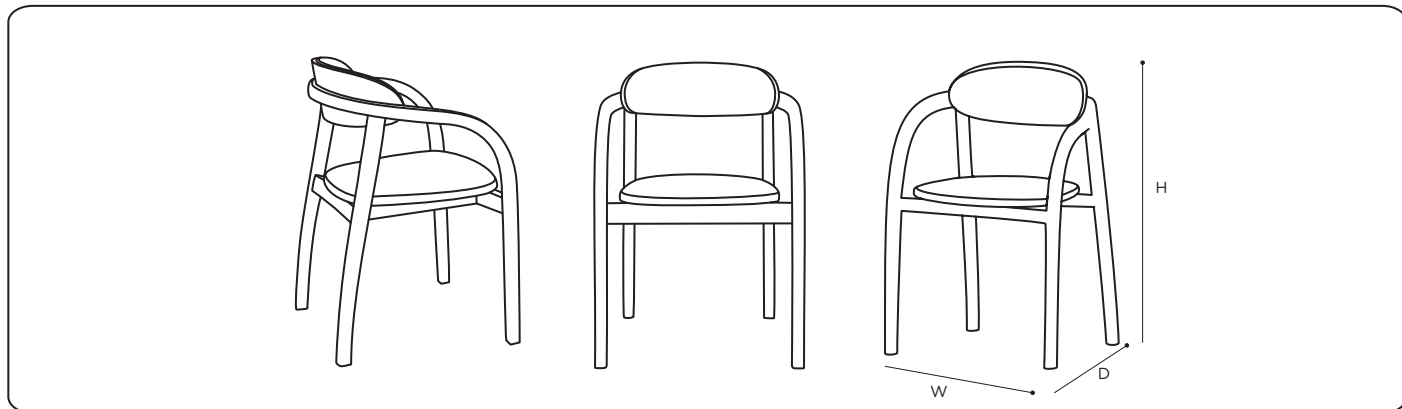

ARCH is a dynamic and elegant collection combining simplicity and subtlety. A rich and sinuous massive wood structure is combined with leather upholstered seat and backrest. The unique identity of ARCH lays in its fine proportions and a soft sinuous line as well as in its inviting oval chip shaped backrest.

## TECHNICAL SPECIFICATIONS

Dimensions	cm   W55 x D53 x H80   seat height 48	inch   W21"7 x D20"9 x H31"5   seat height 18"9
Weight	7,1 kg	15,6 lbs
Packaging	cm   W71 x D57 x H95 2 pcs / box   20 kg	inch   W27"9 x D22"4 x H37"4 2 pcs / box   44,1 lbs
Volume	0,38 m <sup>3</sup>	